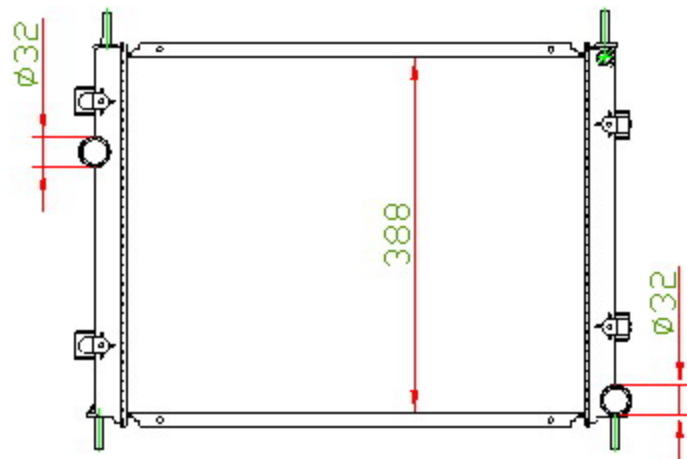

61011

CARTYPE: PROTONS SAVVY '2005

CORE SIZE: PA 480x 388 x 16

CORE SIZE:

OEM:

DPI:

CARTON:62*11*54.5

TANK SIZE:415*41.5