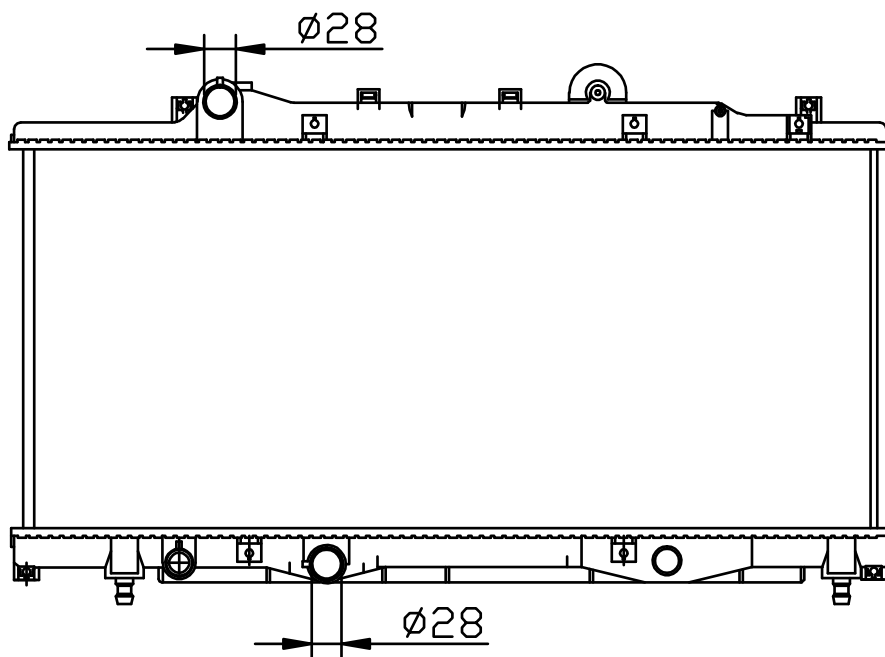

61012

CARTYPE: PUNTO 1.2SPI 93-99 AT

CORE SIZE: PA 270*658*26

CORE SIZE:

OEM: 46723325/7794871

NISSENS:68805

CARTON:

TANK SIZE:774*33/39