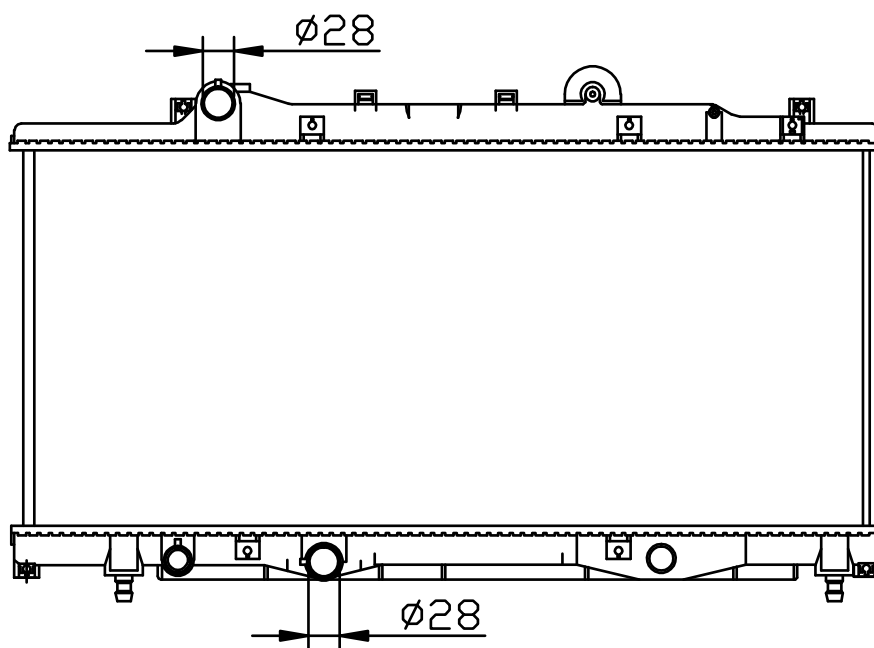

61013

CARTYPE: PUNTO 1.2SPI 93-99 MT

CORE SIZE: PA 270*758*16

CORE SIZE:

OEM:71736186/7760959

NISSENS:61797

CARTON:

TANK SIZE:774*33/39