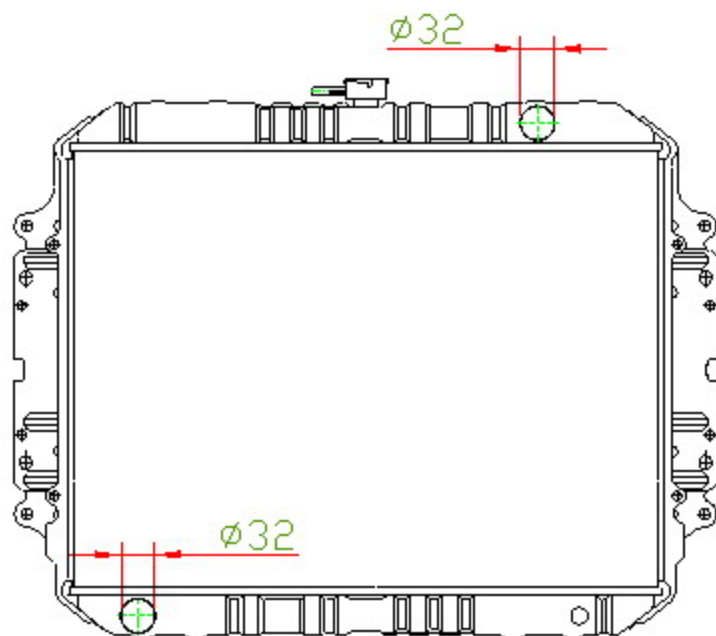

13011

CARTYPE: ISUZU TFR (GAS) MT

CORE SIZE: BC 415 x 528 x 32/37

CORE SIZE:

OEM:

DPI:

CARTON: 68*11.7*57

TANK SIZE: 556*48