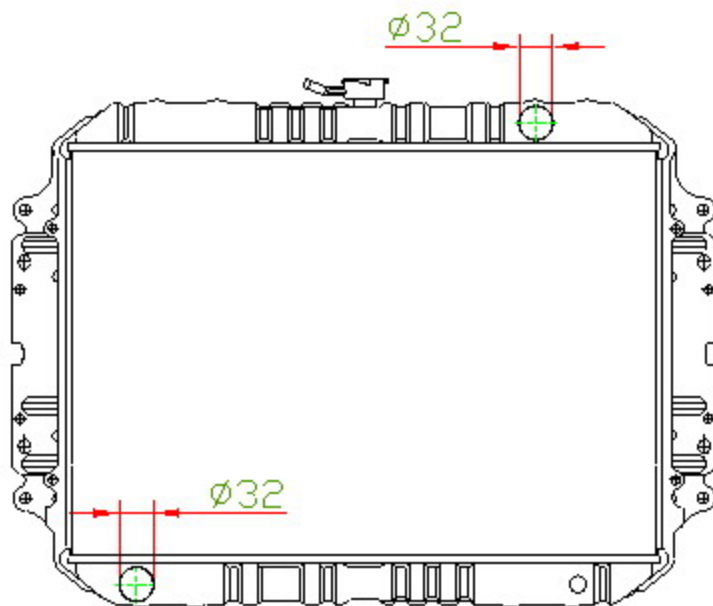

13012

CARTYPE: ISUZU TFR (GAS) MT

CORE SIZE: BC 385 x 528 x 32/37

CORE SIZE:

OEM:

DPI:

CARTON: 68.5*11.7*54

TANK SIZE: 556*48