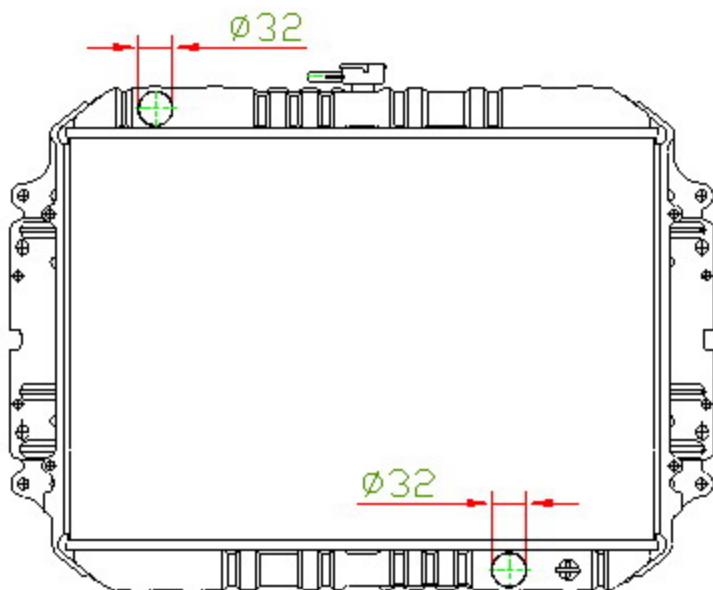

13014

CARTYPE: ISUZU TFR (DIESEL) MT

CORE SIZE: BC 385 x 528 x 32

CORE SIZE:

OEM: P4Z2P941

NISSENS: 60850

CARTON: 68.5*11.7*54

TANK SIZE: 556*48