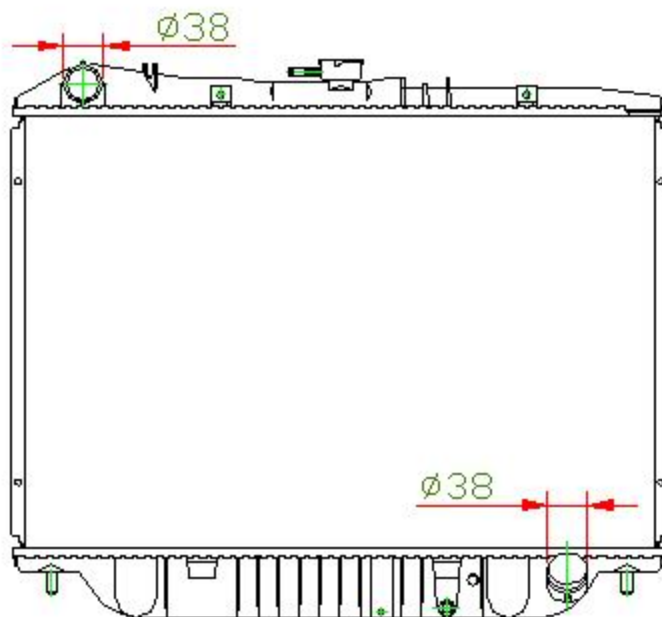

13016

CARTYPE: ISUZU JEEP MT
CORE SIZE: PC 425 x 618 x 32
CORE SIZE: PA 425 x 608 x 26/32
OEM:

DPI: 1571
CARTON: 66*11*62
TANK SIZE: 637*49.5
OIL COOLER: