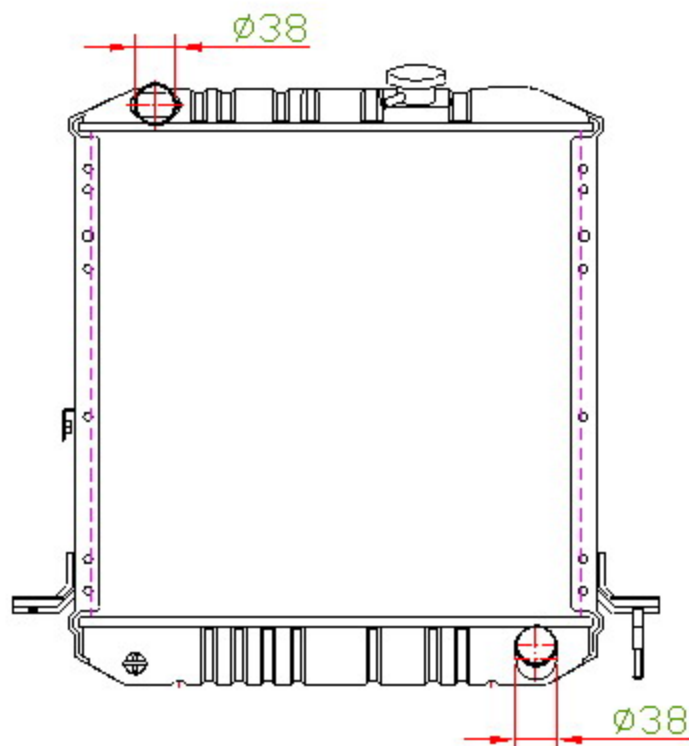

13017

CARTYPE: ISUZU 100P MT  
CORE SIZE: BC 460 x 466 x 32/49  
CORE SIZE:  
OEM:

DPI:  
CARTON: 67\*12\*56  
TANK SIZE: 484.5\*53.5  
OIL COOLER: