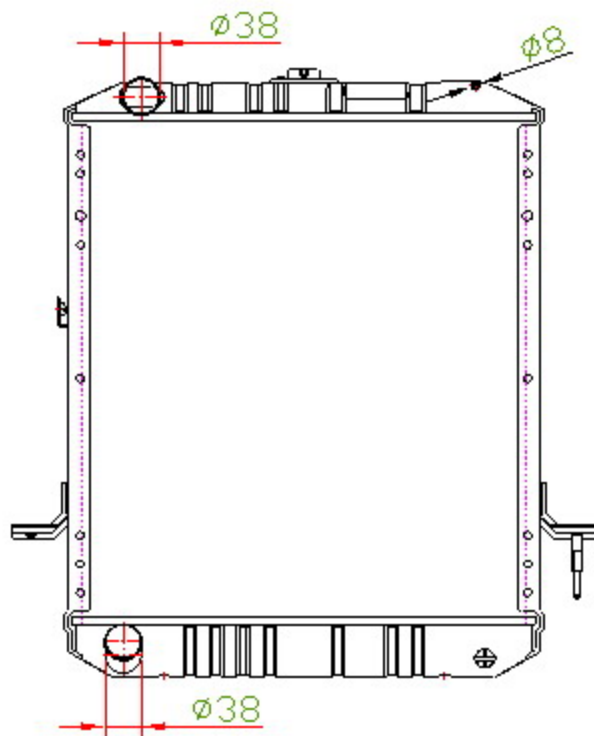

13019

CARTYPE: ISUZU 4.3A MT

CORE SIZE: BC 520 x 466 x 32/49

CORE SIZE:

OEM:

DPI:

CARTON: 65\*17.7\*72

TANK SIZE: 484.5\*53.5