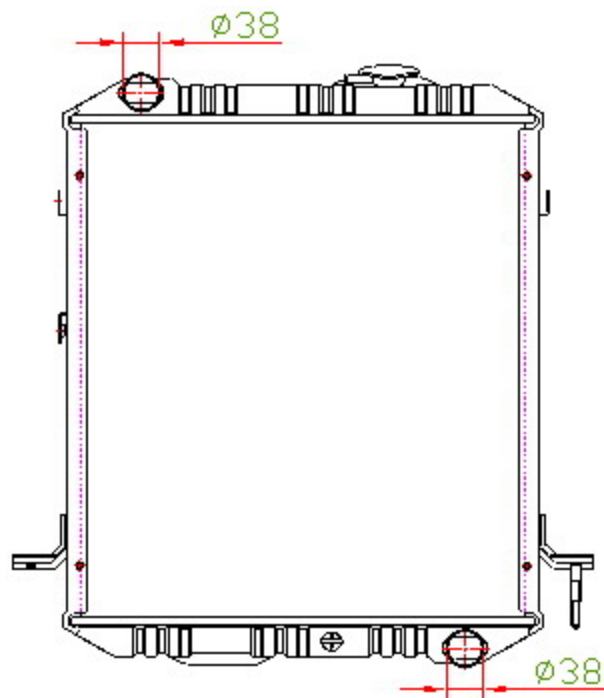

13020

CARTYPE: ISUZU NPR MT

CORE SIZE: BC 517 x 466 x 32/49

CORE SIZE:

OEM:

DPI:

CARTON: 65*17.7*70

TANK SIZE: 484.5*69.5