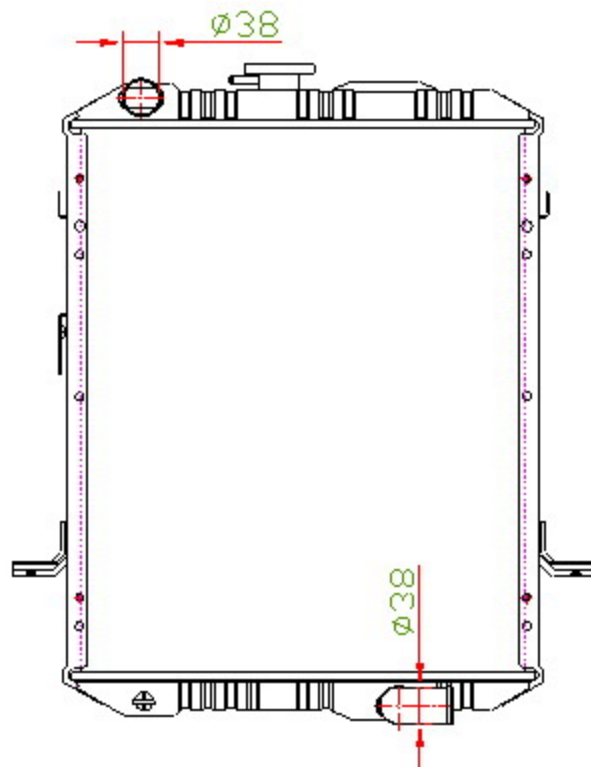

13021

CARTYPE: ISUZU 3.9NPR MT

CORE SIZE: BC 567 x 466 x 49

CORE SIZE:

OEM:

DPI:

CARTON: 65*17.7*76

TANK SIZE: 484.5*69.5