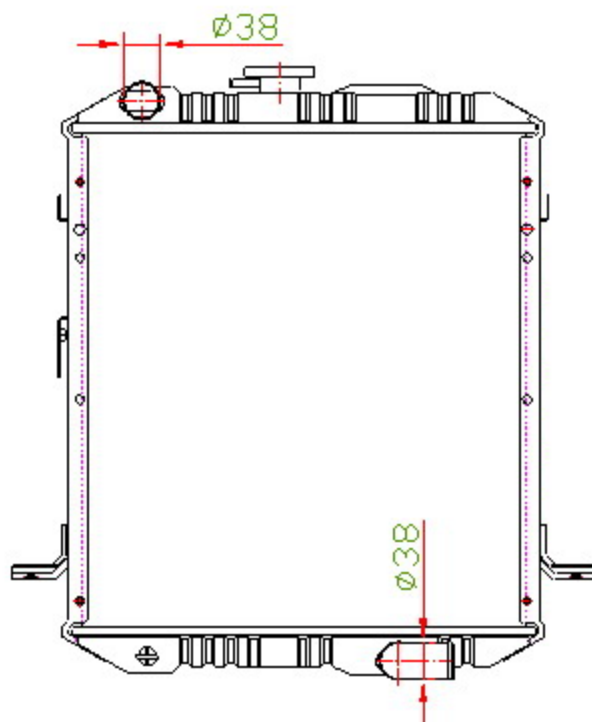

13022

CARTYPE: ISUZU 3.9 MT

CORE SIZE: BC 517 x 466 x 49

CORE SIZE:

OEM:

DPI:

CARTON: 65*17.7*70

TANK SIZE: 484.5*69.5