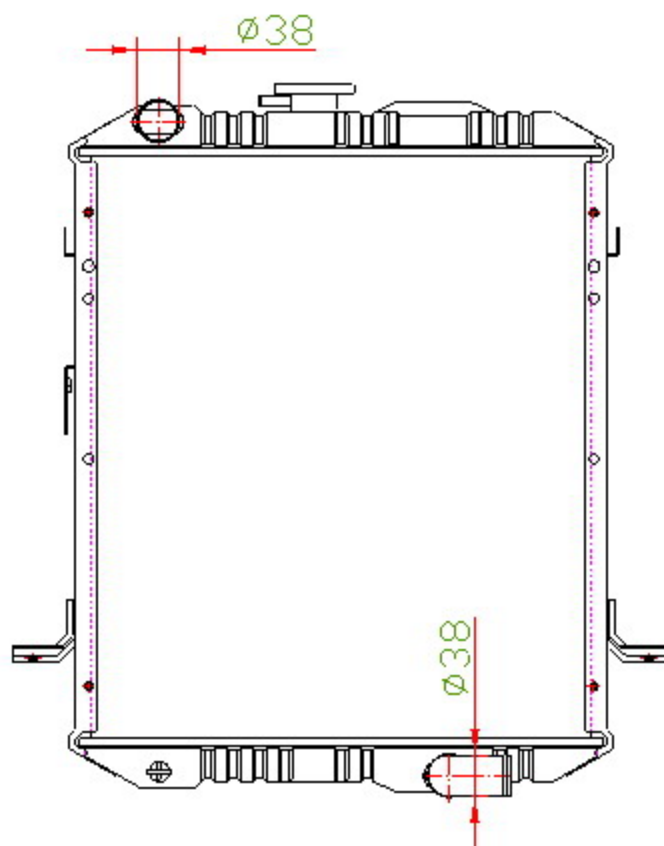

13023

CARTYPE: ISUZU 3.6B MT

CORE SIZE: BC 542 x 466 x 49

CORE SIZE:

OEM:

DPI:

CARTON: 65*17.7*74

TANK SIZE: 484.5*69.5