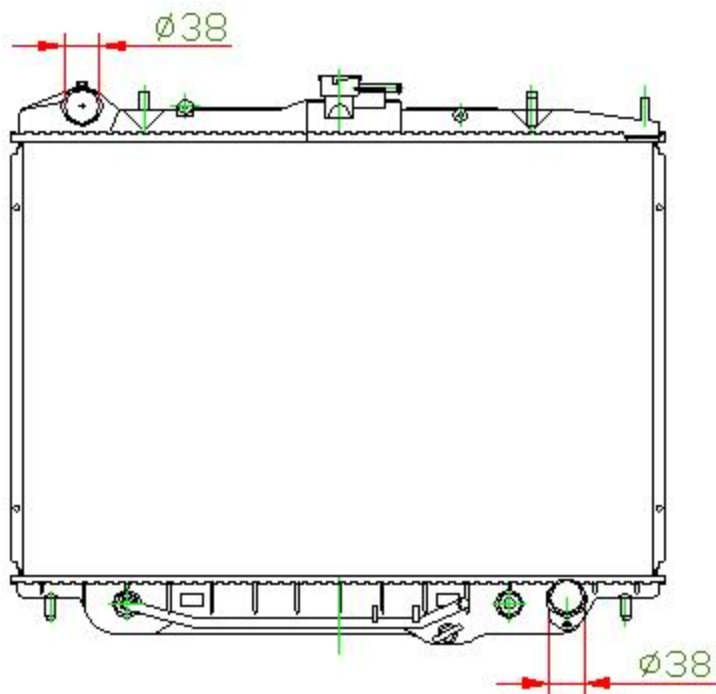

13025

CARTYPE: RODEO 3.1 '94 AT
CORE SIZE: PC 425 x 618 x 32
CORE SIZE: PA 425 x 608 x 26/32
OEM:

DPI: 2195
CARTON: 66*11.5*62
TANK SIZE: 637*49.5
OIL COOLER:375