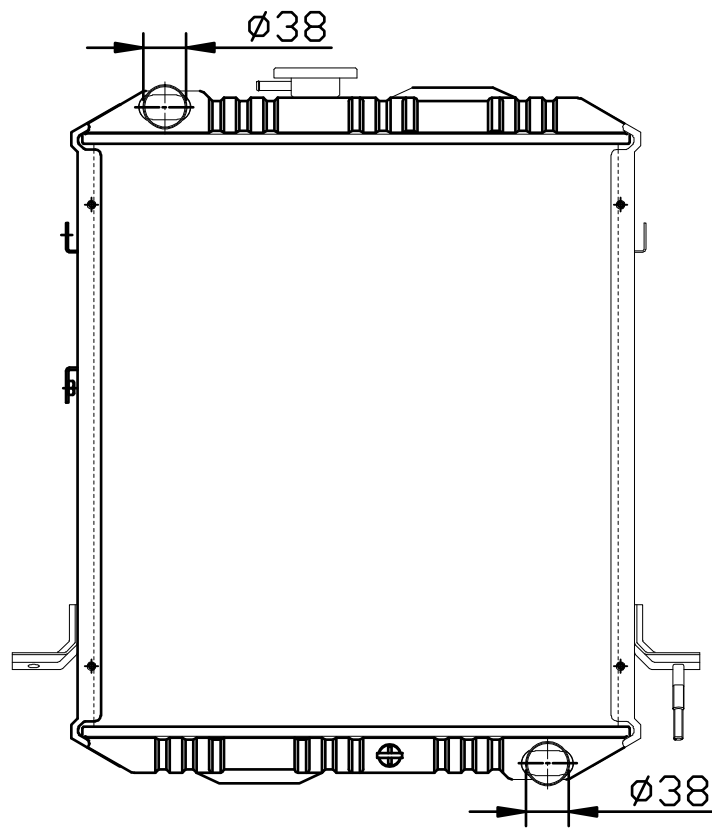

13027

CARTYPE: NPR MT

CORE SIZE: BC 517 x 466 x 32

CORE SIZE:

OEM:

DPI:

CARTON: 65*17.7*70

TANK SIZE: 484.5*69.5