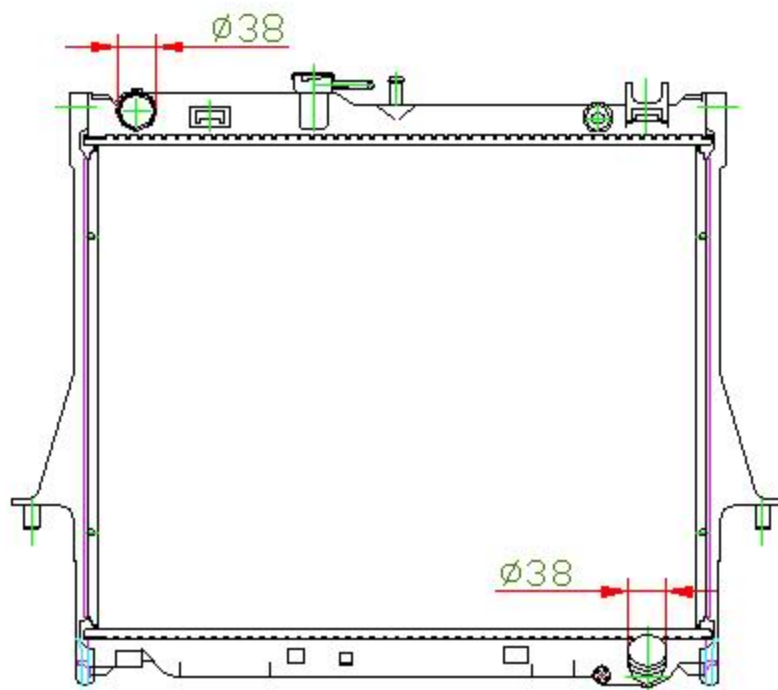

13030

CARTYPE: DMAX'06 MT

CORE SIZE: PA 475 x 588 x 16

CORE SIZE: PA 475 x 588 x 26

OEM: 8-97333351-0

DPI:

CARTON: 77.5*12*67.5

TANK SIZE: 612*47.5