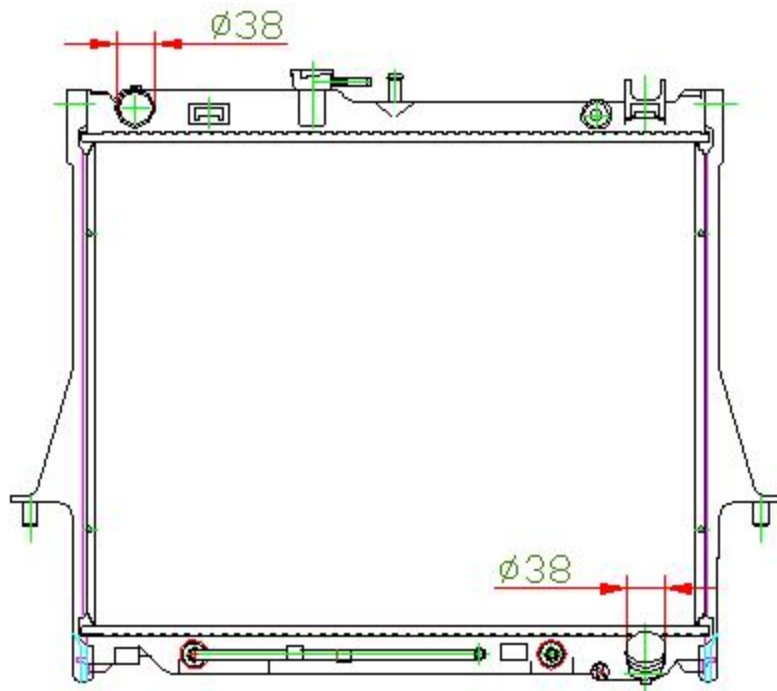

13033

CARTYPE: DMAX'06 AT

CORE SIZE: PA 475 x 588 x 16

CORE SIZE: PA 475 x 588 x 26

OEM:

DPI:

CARTON: 77.5*12*67

TANK SIZE: 612.5*47.5

OIL COOLER:350