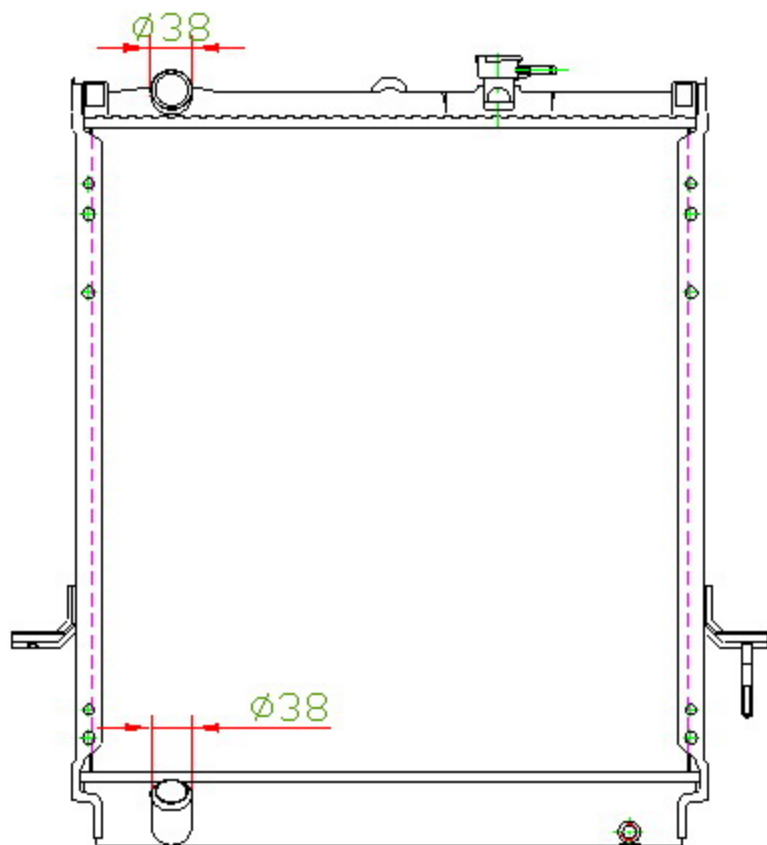

13034

CARTYPE: NPR MT

CORE SIZE: PA 590 x 548 x 36

CORE SIZE:

OEM: 8973543650

DPI:

CARTON: 74.5\*16\*74.5

TANK SIZE: 569\*63.5