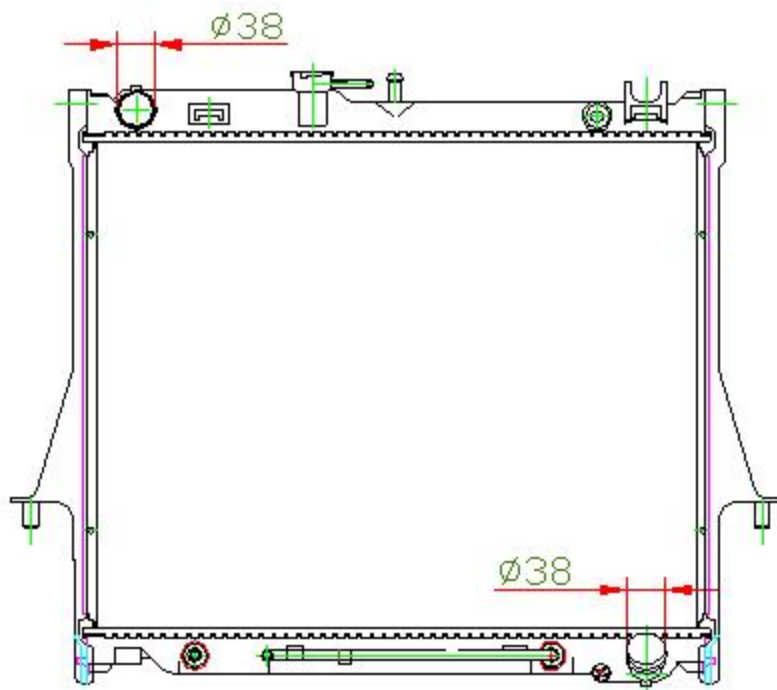

13035

CARTYPE: DMAX'06 AT

CORE SIZE: PA 475 x 588 x 16

CORE SIZE: PA 475 x 588 x 26

OEM:

DPI:

CARTON: 77.5*12*67

TANK SIZE: 612.5*47.5

OIL COOLER:350