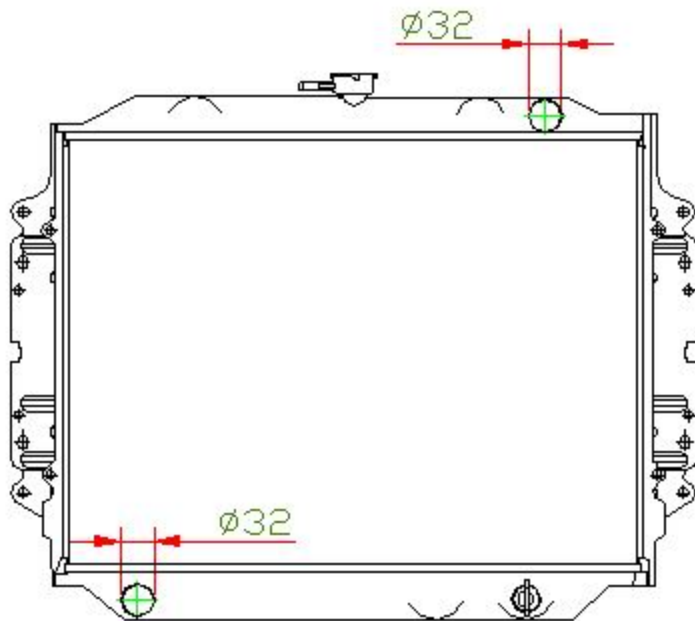

13036

CARTYPE: ISUZU TFR (GAS) MT

CORE SIZE: PA 415 x 528 x 26

CORE SIZE:

OEM:

DPI:

CARTON: 68*12*60.5

TANK SIZE: 556*48