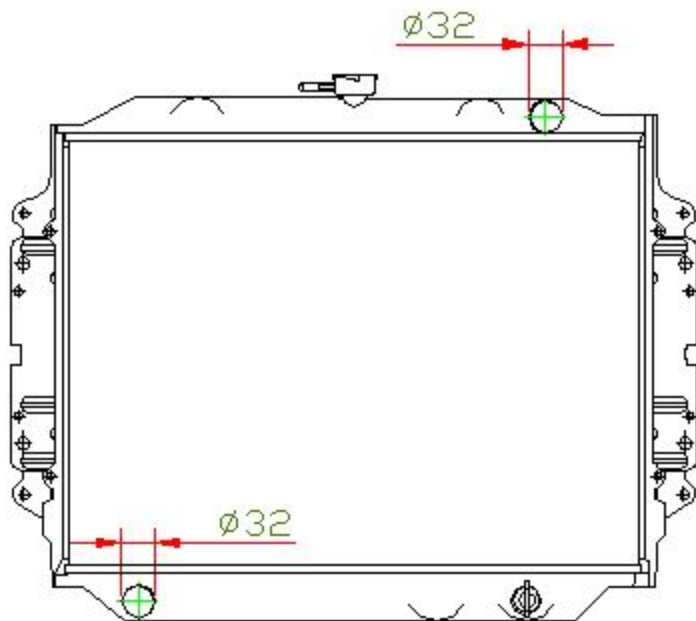

13037

CARTYPE: ISUZU TFR D MT

CORE SIZE: PA 385 x 528 x 26

CORE SIZE:

OEM:

DPI:

CARTON: 68*12*57.5

TANK SIZE: 556*48