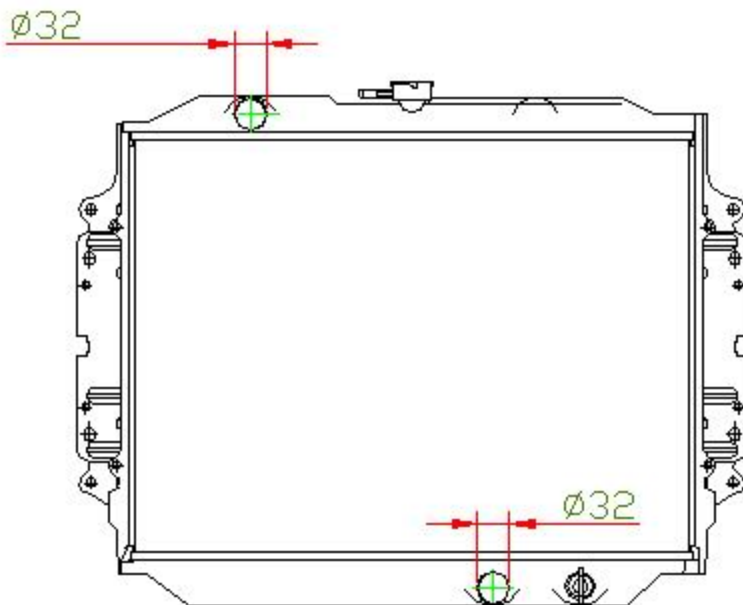

13043

CARTYPE: ISUZU TFR (GAS) MT

CORE SIZE: PA 385 x 528 x 26

CORE SIZE:

OEM:

DPI:

CARTON: 68\*12\*57.5

TANK SIZE: 556\*48