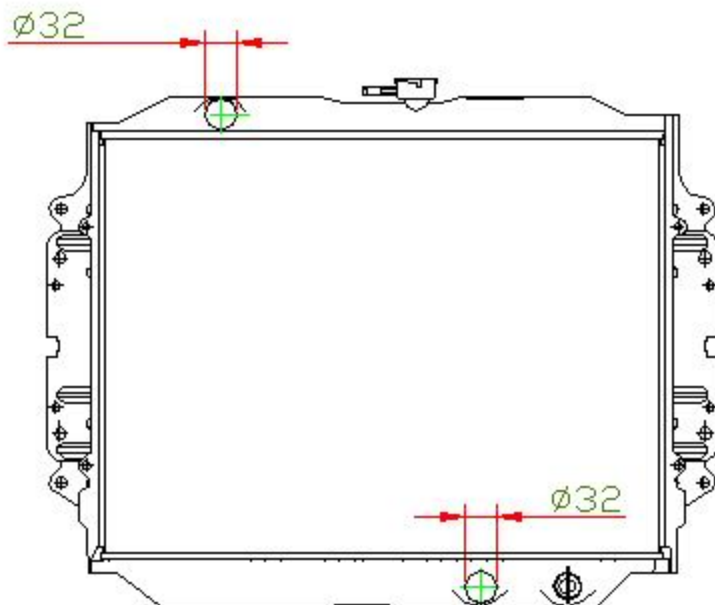

13044

CARTYPE: ISUZU TFR (GAS) MT

CORE SIZE: PA 415 x 555 x 36

CORE SIZE:

OEM:

DPI:

CARTON:

TANK SIZE: 556*55