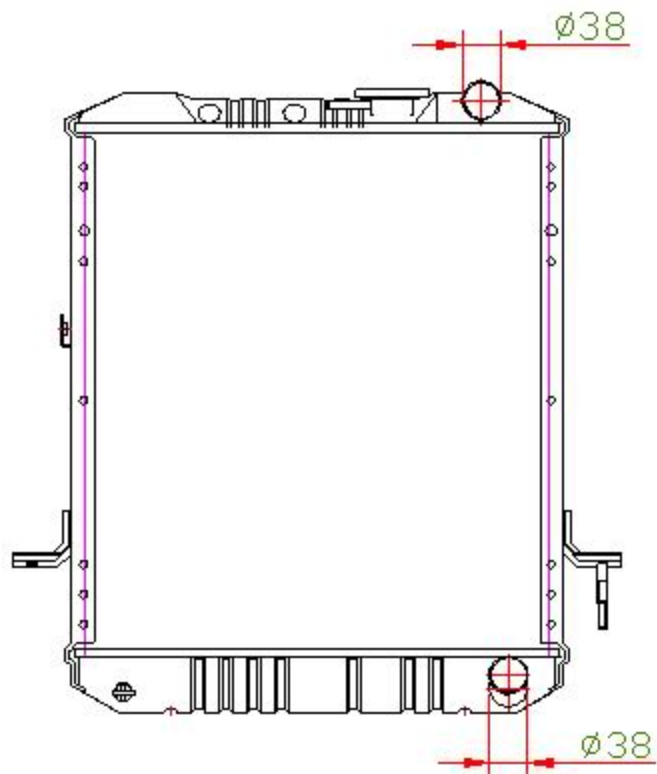

13045

CARTYPE: ISUZU NDR (GAS) MT

CORE SIZE: PA 520 x 470 x 32

CORE SIZE:

OEM:

DPI:

CARTON:

TANK SIZE: 556\*48