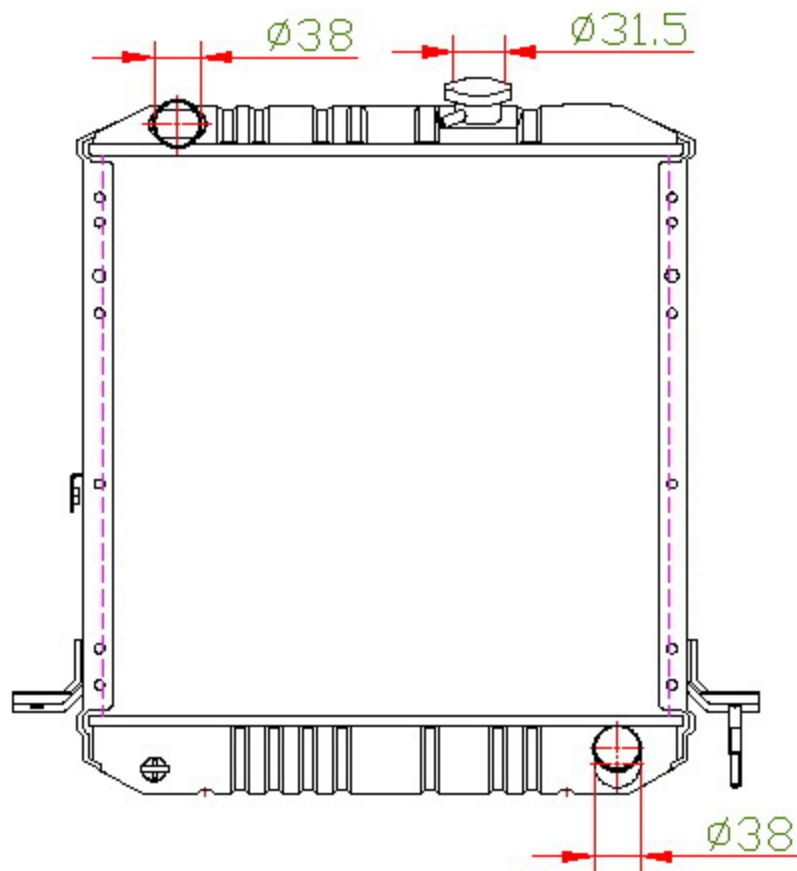

13047

CARTYPE: ISUZU 100P MT

CORE SIZE: BC 460 x 466 x 32

CORE SIZE:

OEM:

DPI:

CARTON: 67*12*56

TANK SIZE: 484.5*53.5