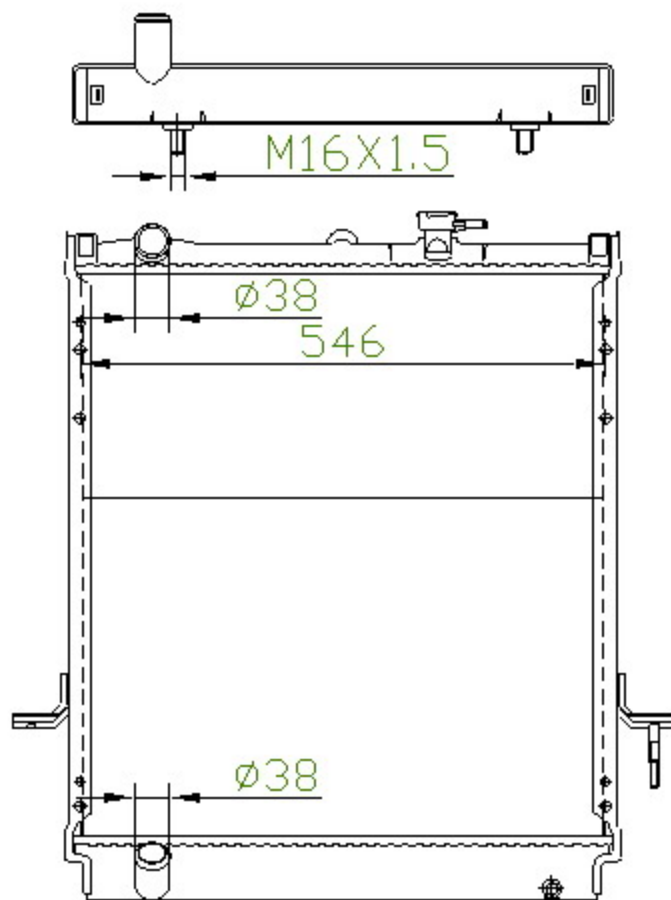

13048

CARTYPE: NPR AT

CORE SIZE: PA 590 x 548 x 36

CORE SIZE:

OEM:

DPI:

CARTON: 74.5*16*74.5

TANK SIZE: 569*63.5

OIL COOLER:365