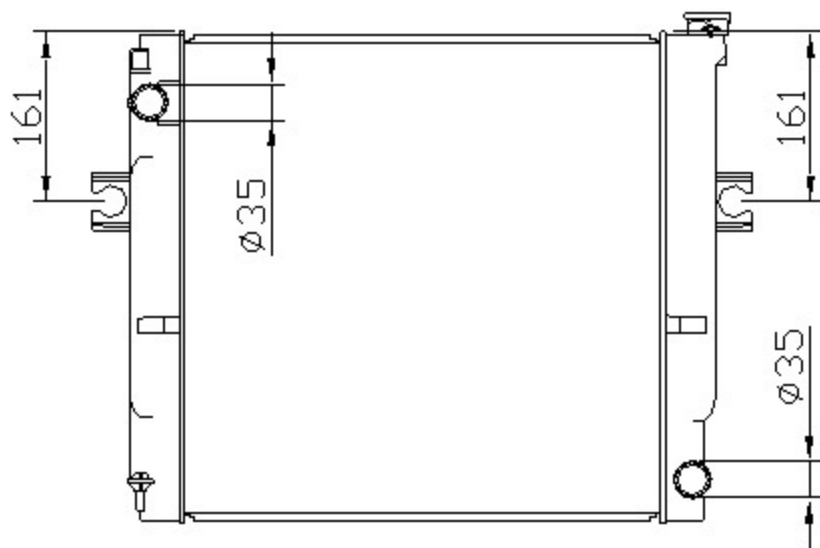

12443

TOYOTA

CARTYPE: Lift 叉车 Komaisu lift '01 MT

CORE SIZE: PA 525\*448\*48

CORE SIZE:

OEM: 3EA.04-43110

DPI:

CARTON:72\*13.5\*55.5

TANK SIZE: 466\*68.5

OIL COOLER: