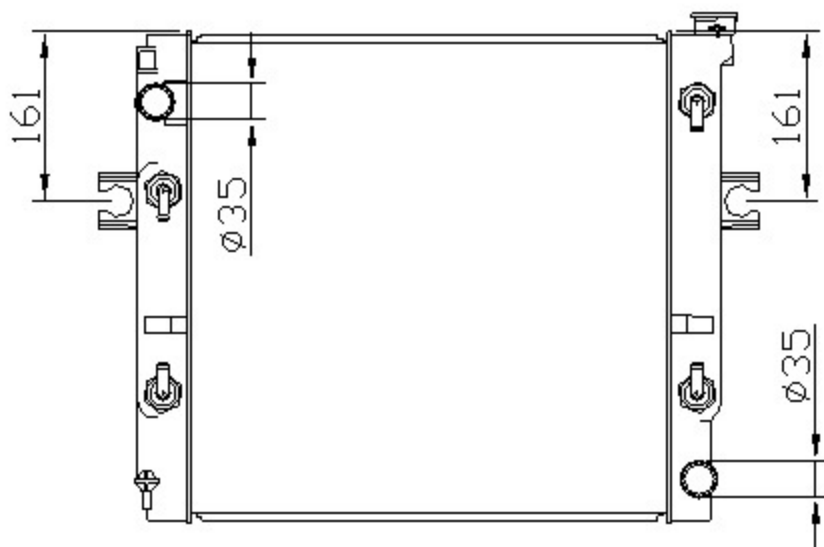

12444

TOYOTA

CARTYPE: Lift 叉车 '82.3FD30 AT

CORE SIZE: PA525\*448\*48

CORE SIZE:

OEM: 16450-30521-71

DPI:

CARTON: 72\*13.5\*55.5

TANK SIZE: 466\*68.5

OIL COOLER: L200 R275