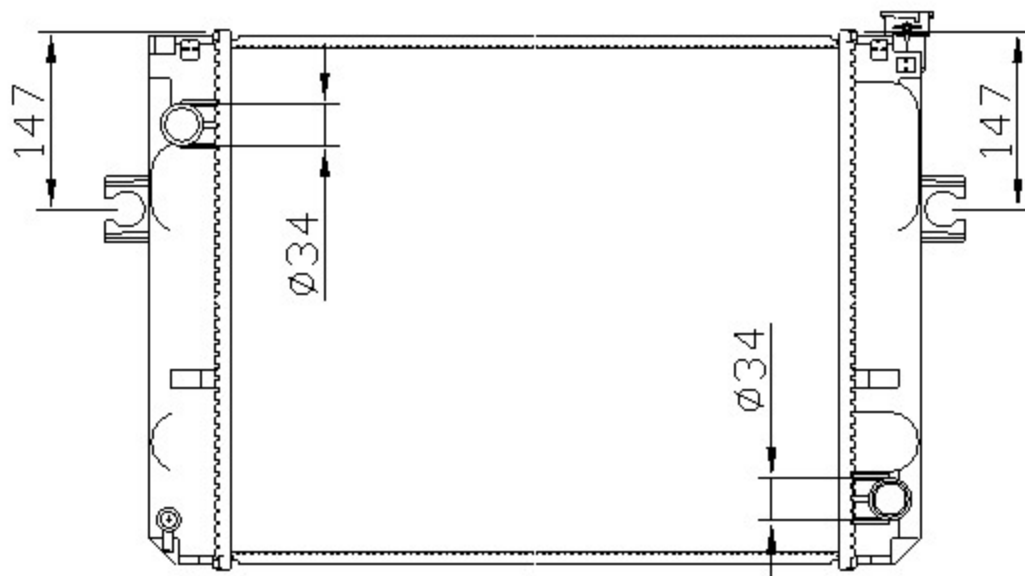

12485

TOYOTA

CARTYPE: Lift/4K.5K 叉车'98-03 Komatsu lift FD20 MT     DPI:

CORE SIZE: PA 500\*418\*48

CARTON: 73\*15\*53.5

CORE SIZE:

TANK SIZE: 444.6\*85

OEM: 3EB-04-31411