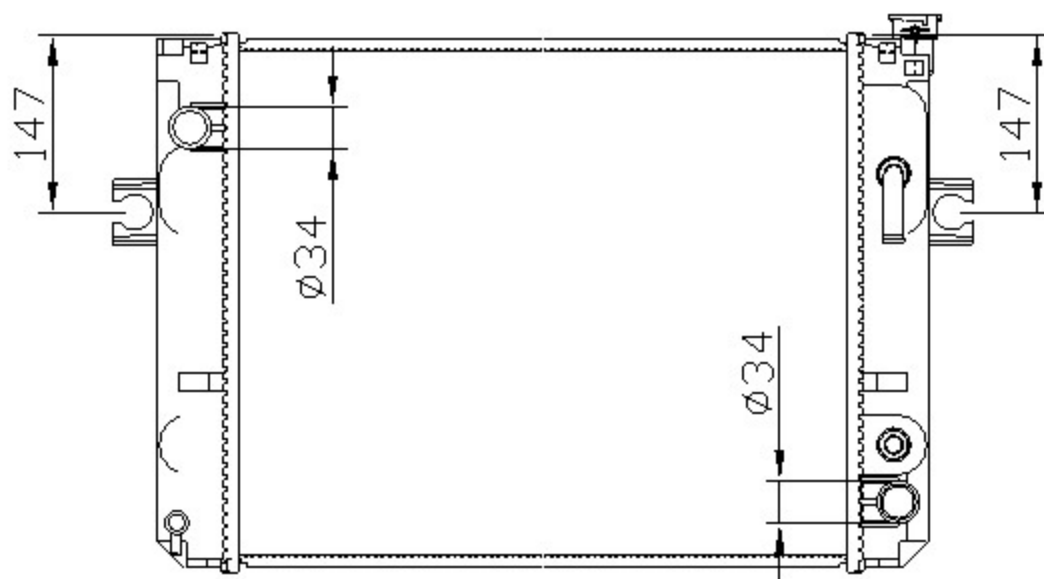

12486

TOYOTA

CARTYPE: Lift/5K 叉车 Komatsu lift FD20'95 AT DPI:

CORE SIZE: PA500*418*48

CORE SIZE:

OEM: 3EB-04-31510

CARTON: 73*15*53.5

TANK SIZE: 444.8*85

OIL COOLER:225