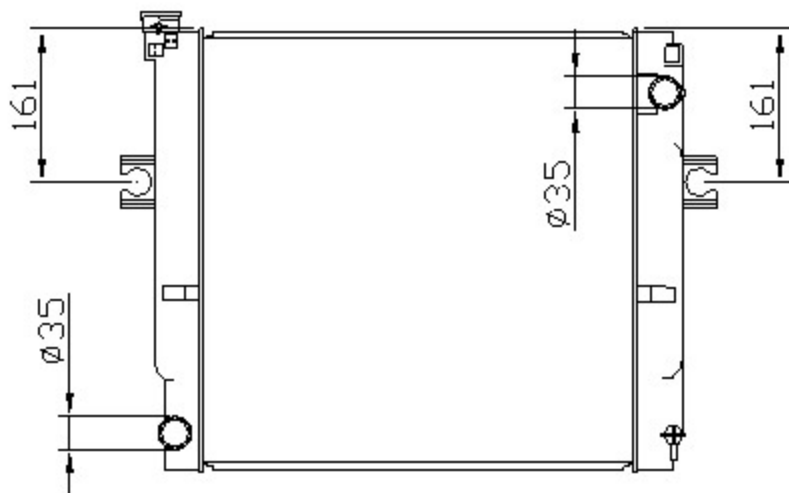

12487

TOYOTA

CARTYPE: Lift 叉车 Komatsu lift FD20 MT

CORE SIZE: PA518*448*36

CORE SIZE:

OEM: 3EB-04-31110

DPI:

CARTON: 71.5*14*56

TANK SIZE: 465*68.8

OIL COOLER: