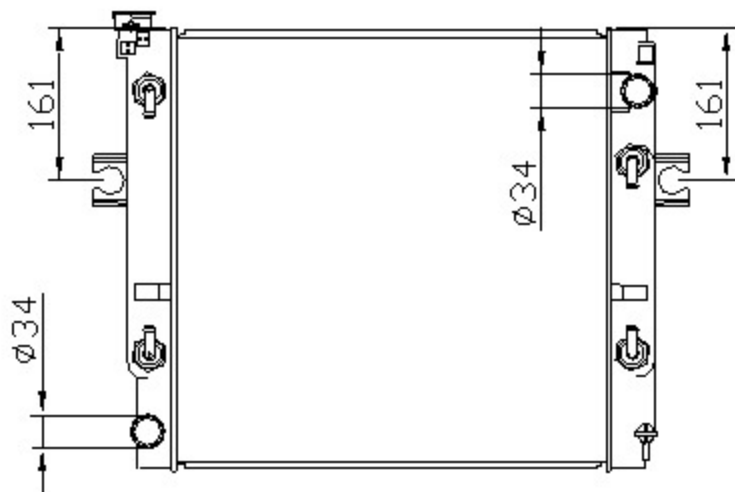

12488

TOYOTA

CARTYPE: Lift 叉车 Komatsu lift '95 AT

CORE SIZE: PA518*448*36

CORE SIZE:

OEM:3EB-04-31210

DPI:

CARTON: 71.5*15*56

TANK SIZE: 465*68.8

OIL COOLER:L275 R200