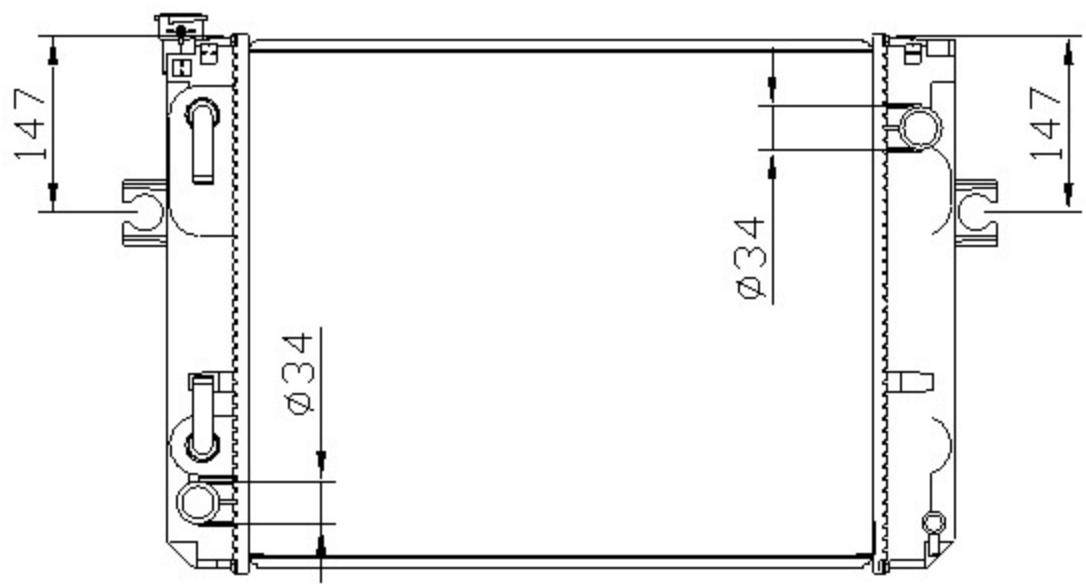

12491

TOYOTA

CARTYPE: Lift 叉车 AT

CORE SIZE: PA518*418*48

CORE SIZE:

OEM:

DPI:

CARTON: 74.5*15*53.5

TANK SIZE: 444.5*85

OIL COOLER: 275