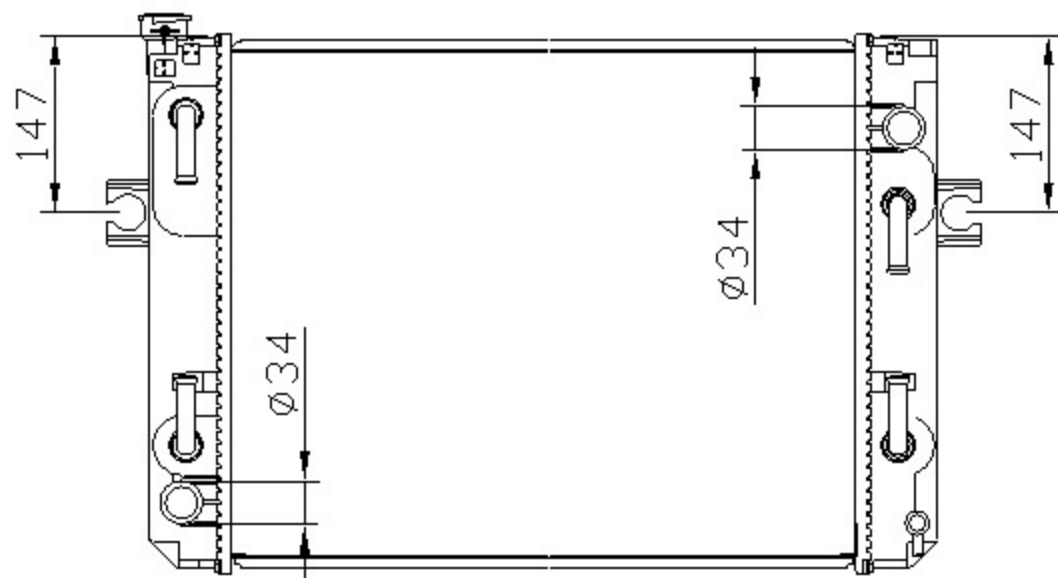

12492

TOYOTA

CARTYPE: Lift 叉车 AT

CORE SIZE: PA518*418*48

CORE SIZE:

OEM:

DPI:

CARTON: 74.5*15*53.5

TANK SIZE: 444.5*85

OIL COOLER:L275 R200