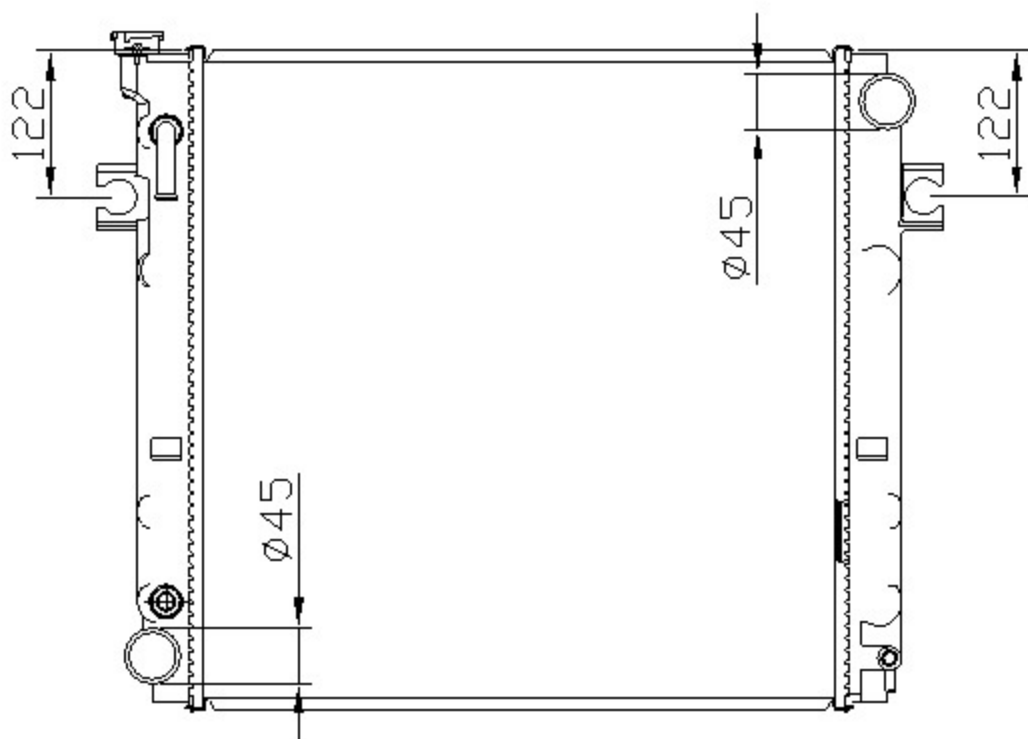

12528

CARTYPE: LiFt (叉车) AT

CORE SIZE: PA 525x 528 x 48

CORE SIZE:

OEM:

DPI:

CARTON:

TANK SIZE: 544*74.2

OIL COOLER:390