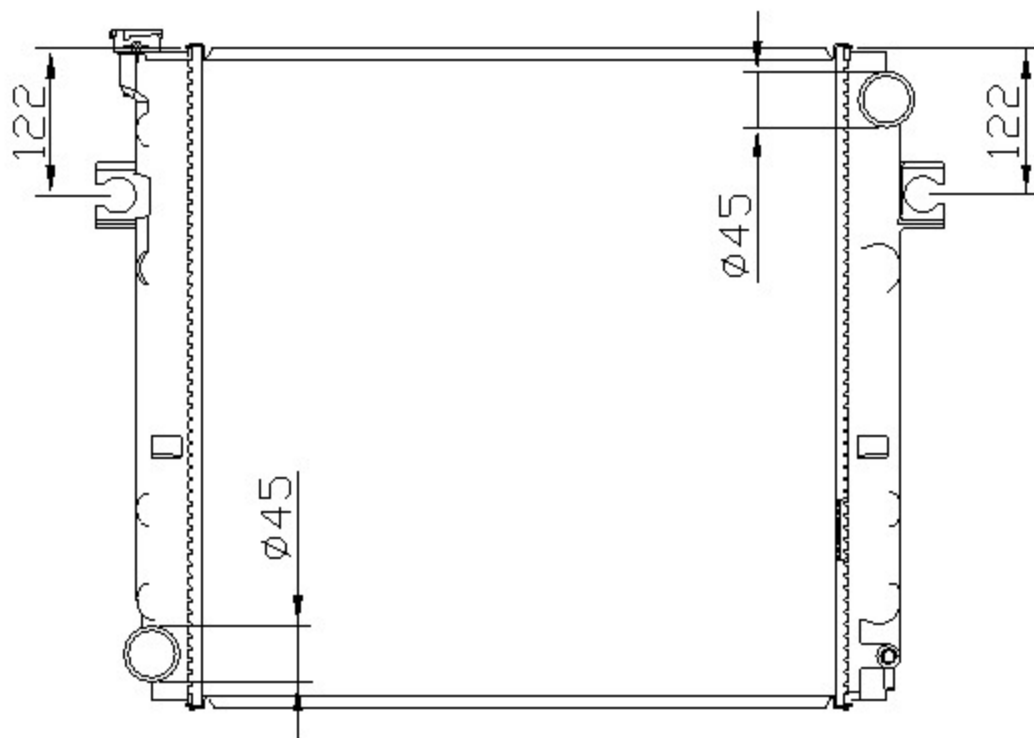

12529

TOYOTA

CARTYPE: LiFt (叉车) MT

CORE SIZE: PA 525x 528 x 48

CORE SIZE:

OEM:

DPI:

CARTON:

TANK SIZE: 544*74.2

OIL COOLER: