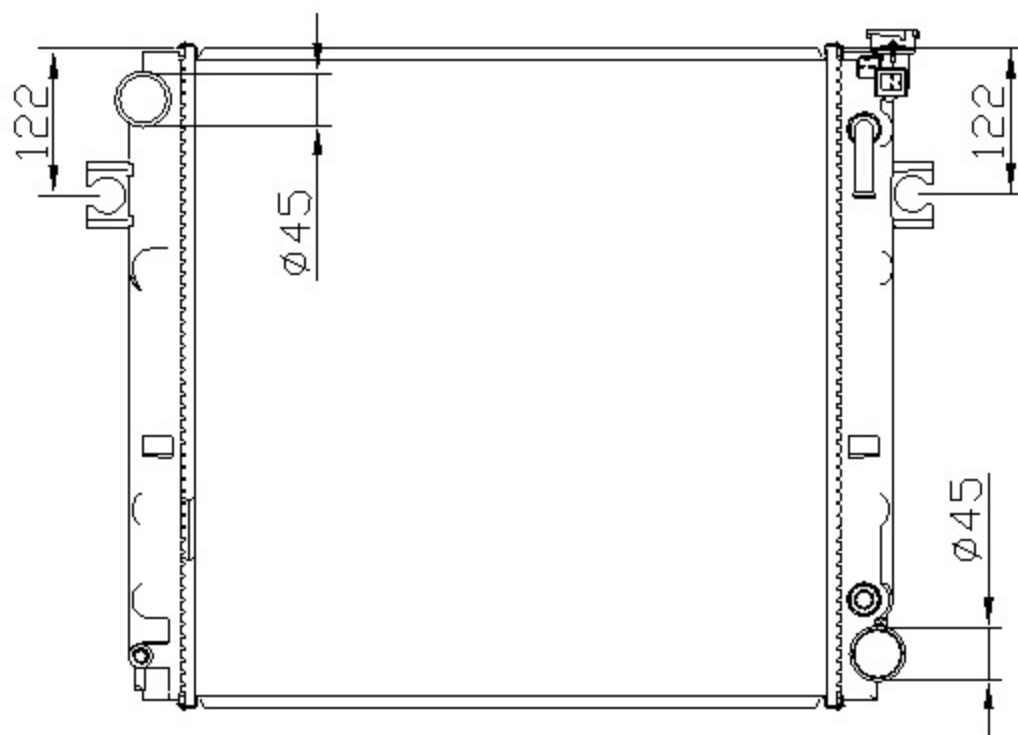

12530

TOYOTA

CARTYPE: LiFt (叉车) AT

CORE SIZE: PA 525x 528 x 48

CORE SIZE:

OEM:

DPI:

CARTON:

TANK SIZE: 544*74.2

OIL COOLER:390