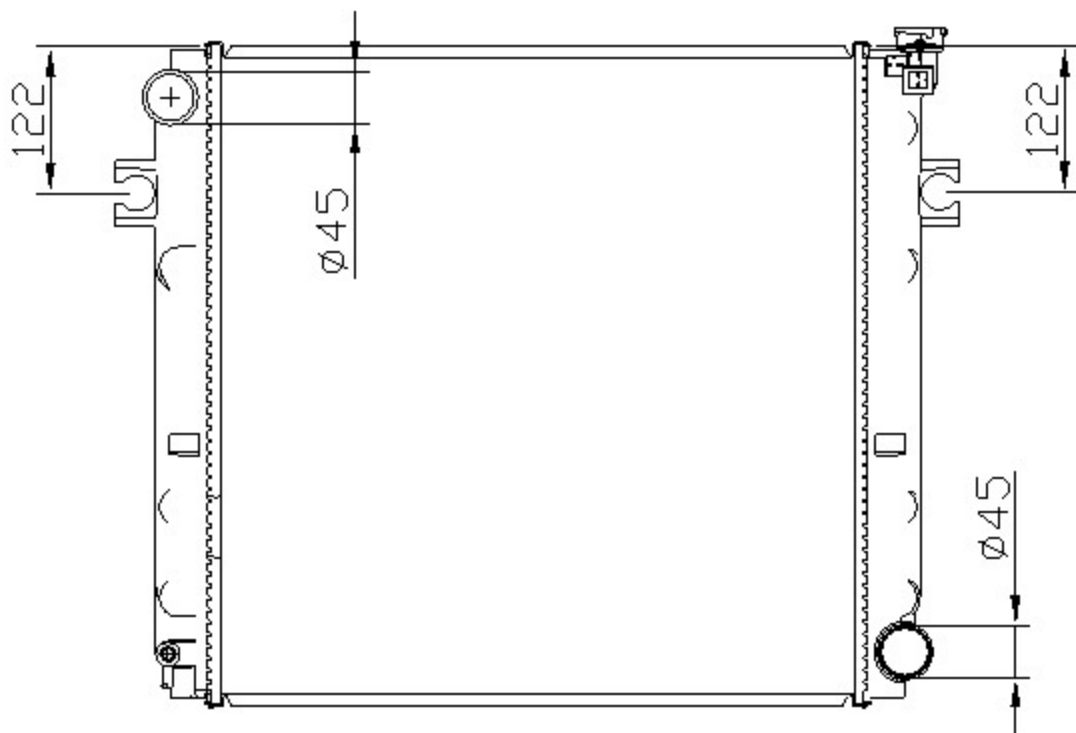

12531

TOYOTA

CARTYPE: LiFt (叉车) MT

CORE SIZE: PA 525x 528 x 48

CORE SIZE:

OEM:

DPI:

CARTON:

TANK SIZE: 544*74.2

OIL COOLER: