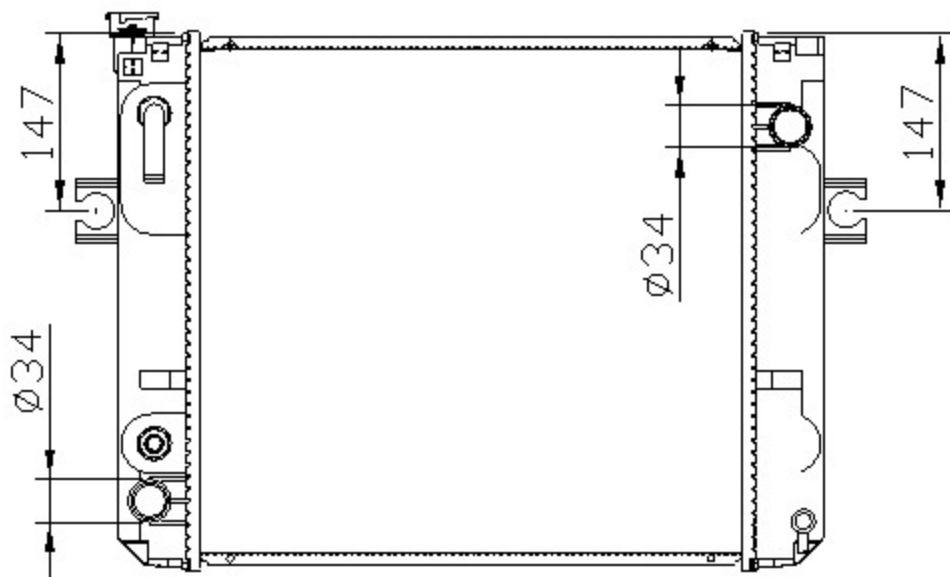

12534

TOYOTA

CARTYPE: SUMITOMO LIFT AT

CORE SIZE: PA 450x 418 x 48

CORE SIZE:

OEM:

DPI:

CARTON:

TANK SIZE: 444.5*85

OIL COOLER:275