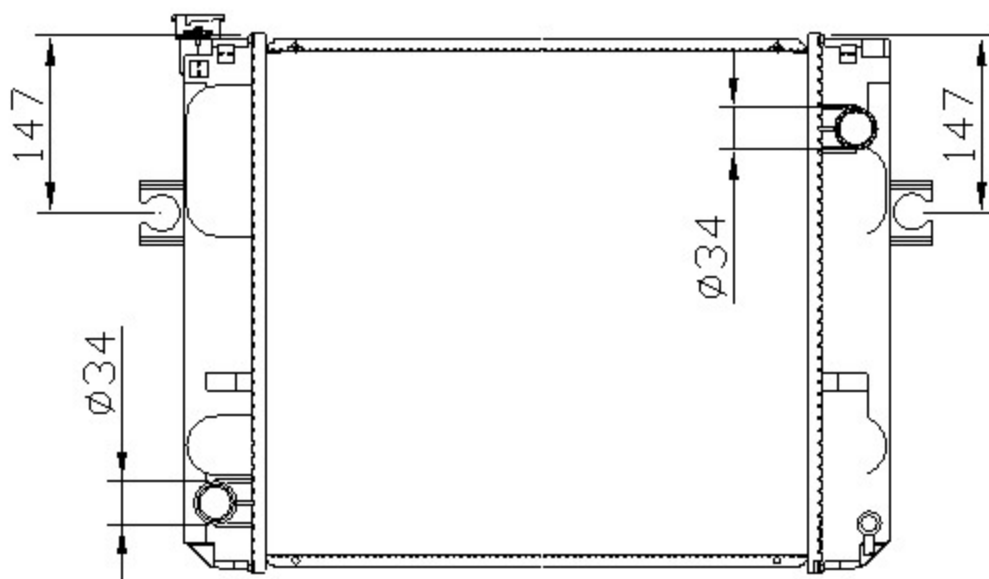

12535

TOYOTA

CARTYPE: LiFT (叉车) MT

CORE SIZE: PA 450x 418 x 48

CORE SIZE:

OEM:

DPI:

CARTON:

TANK SIZE: 444.5*85

OIL COOLER: