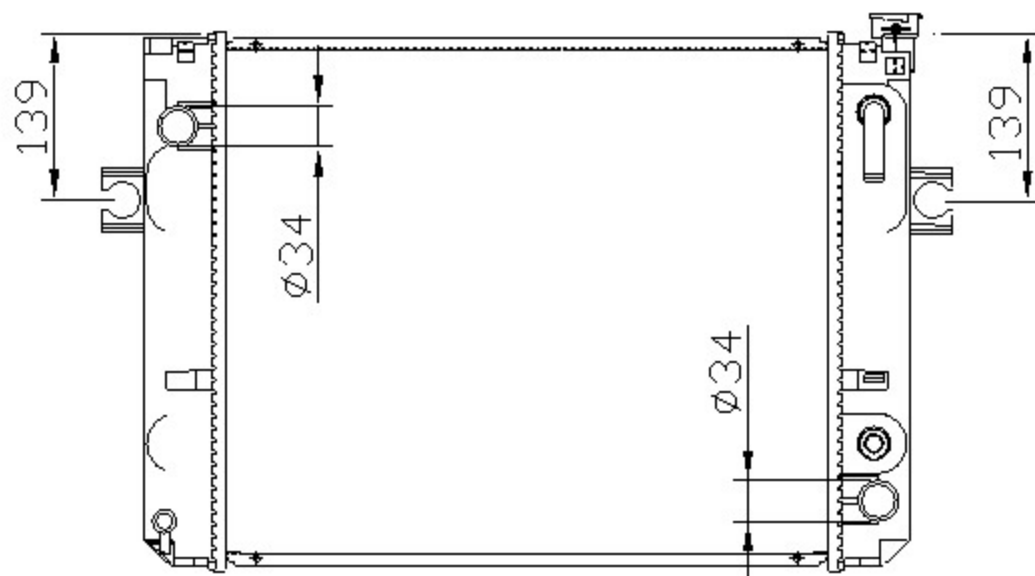

12536

TOYOTA

CARTYPE: LIFT AT

CORE SIZE: PA 500x 418 x 48

CORE SIZE:

OEM:

DPI:

CARTON:

TANK SIZE: 444.5*85

OIL COOLER:275