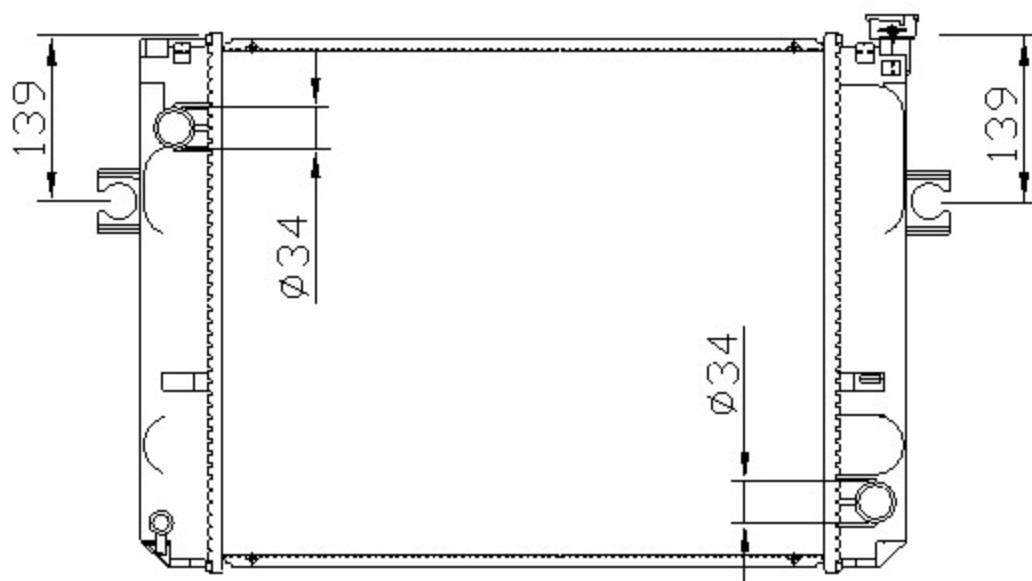

12537

TOYOTA

CARTYPE: LiFT (叉车) MT

CORE SIZE: PA 500x 418 x 48

CORE SIZE:

OEM:

DPI:

CARTON:

TANK SIZE: 444.5*85

OIL COOLER: