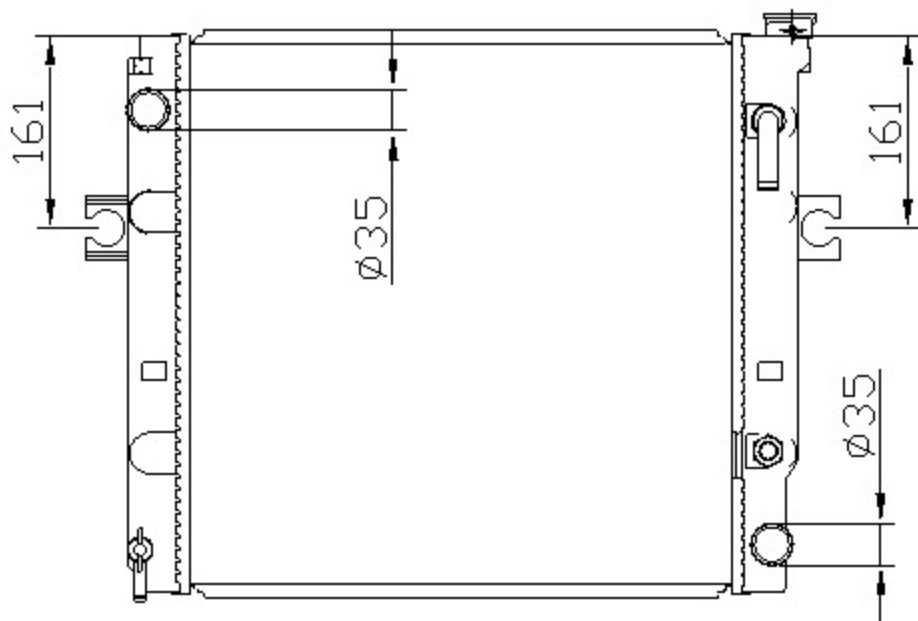

12538

TOYOTA

CARTYPE: LiFT (叉车) AT  
CORE SIZE: PA 450x 448 x 48  
CORE SIZE:  
OEM:

DPI:  
CARTON:  
TANK SIZE: 465\*68.8  
OIL COOLER:275