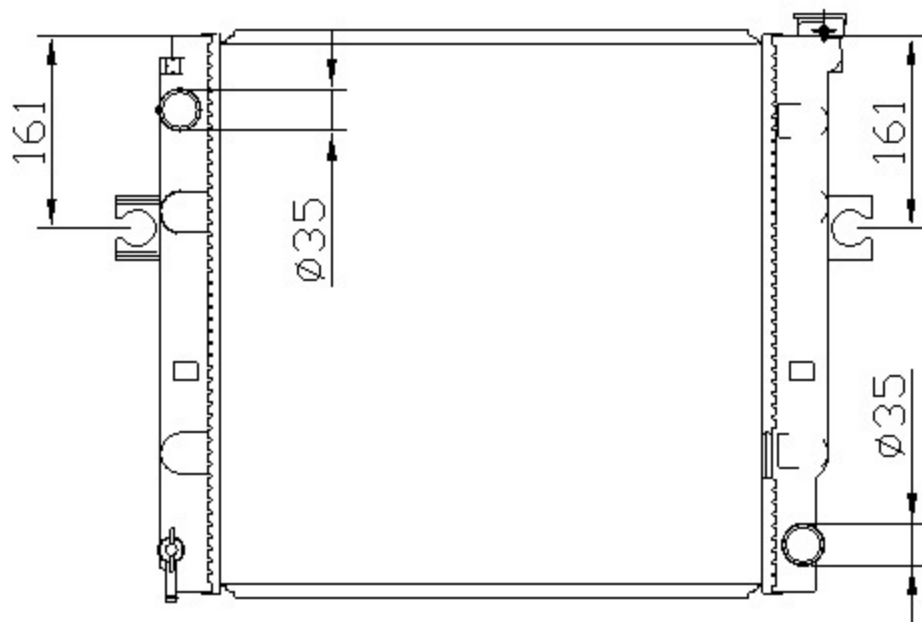

12539

TOYOTA

CARTYPE: LiFT (叉车) MT

CORE SIZE: PA 450x 448 x 48

CORE SIZE:

OEM:

DPI:

CARTON:

TANK SIZE: 465*68.8

OIL COOLER: