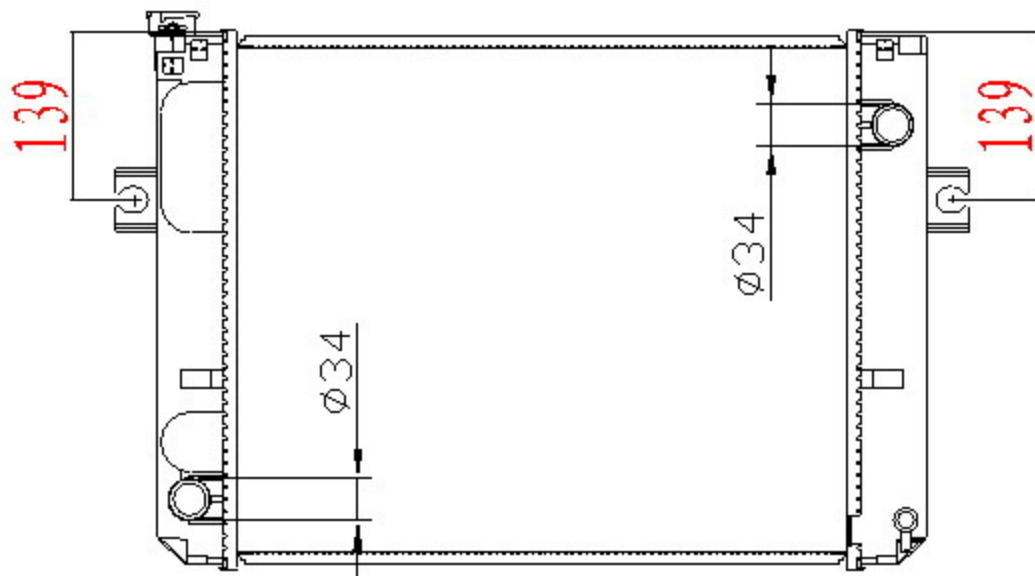

12541

TOYOTA

CARTYPE: Lift 叉车 MT

CORE SIZE: PA 500*418*48

CORE SIZE:

OEM:

DPI:

CARTON:

TANK SIZE: 444.6*85

OIL COOLER: