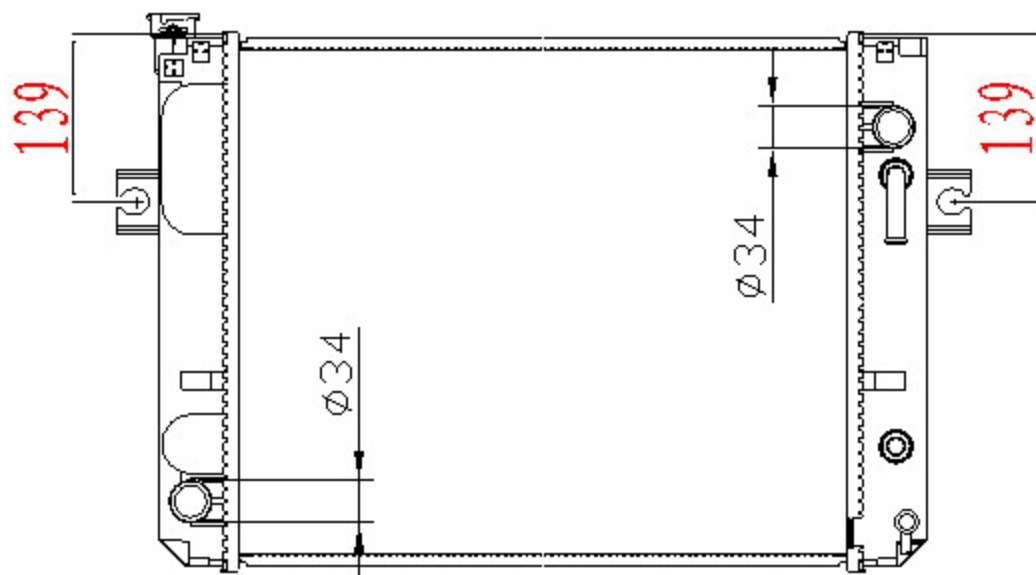

12542

CARTYPE: Lift 叉车 AT

CORE SIZE: PA 500*418*48

CORE SIZE:

OEM:

DPI:

CARTON:

TANK SIZE: 444.6*85

OIL COOLER:225