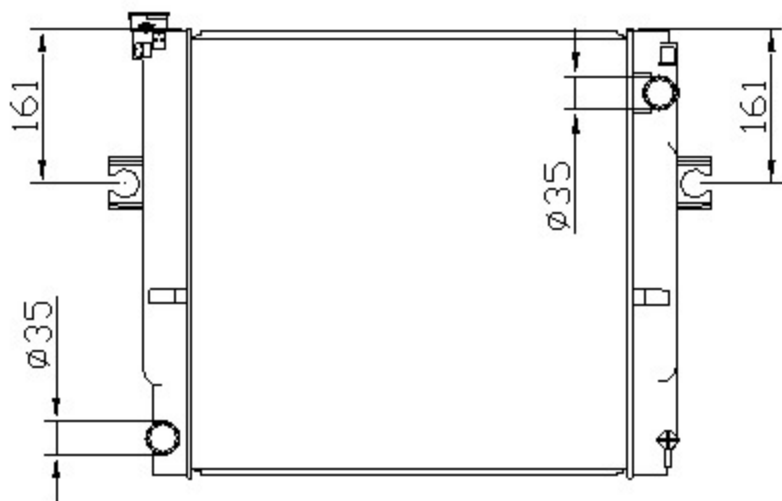

12543

TOYOTA

CARTYPE: Lift 叉车 MT

CORE SIZE: PA450*448*48

CORE SIZE:

OEM:

DPI:

CARTON: 71.5*14*56

TANK SIZE: 465*68.8

OIL COOLER: