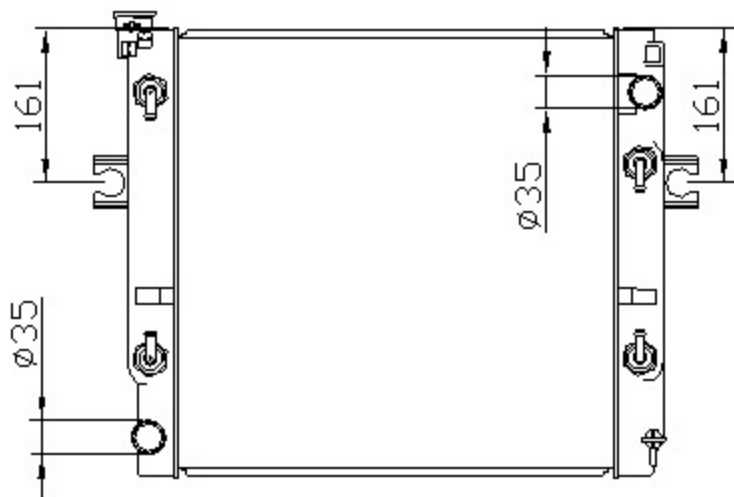

12544

TOYOTA

CARTYPE: Lift 叉车 AT

CORE SIZE: PA450*448*48

CORE SIZE:

OEM:

DPI:

CARTON: 71.5*15*56

TANK SIZE: 465*68.8

OIL COOLER:L275 R200