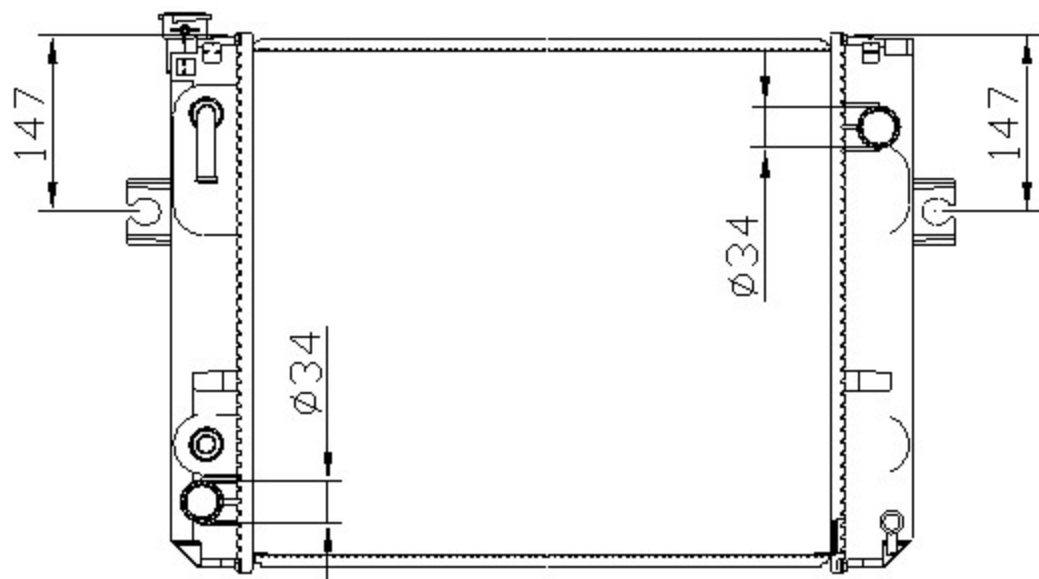

12545

TOYOTA

CARTYPE: Lift 叉车 AT

CORE SIZE: PA 480*418*48

CORE SIZE:

OEM:

DPI:

CARTON:

TANK SIZE: 444.6*85

OIL COOLER:275