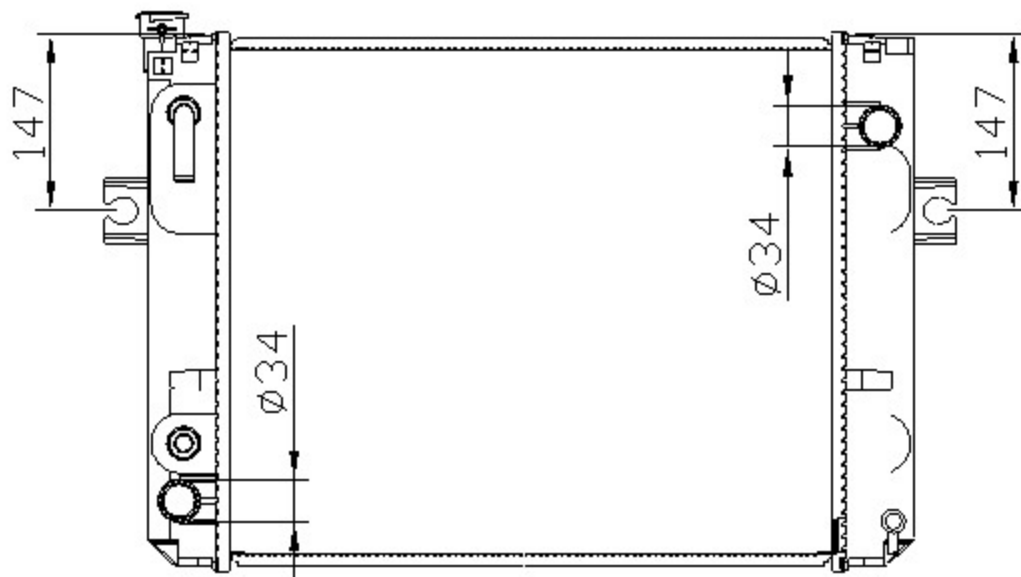

12546

TOYOTA

CARTYPE: TOYOTA Forklift 7FD2.5 1.5t AT

CORE SIZE: PA 500*418*48

CORE SIZE:

OEM:

DPI:

CARTON:

TANK SIZE: 444.6*85

OIL COOLER:275